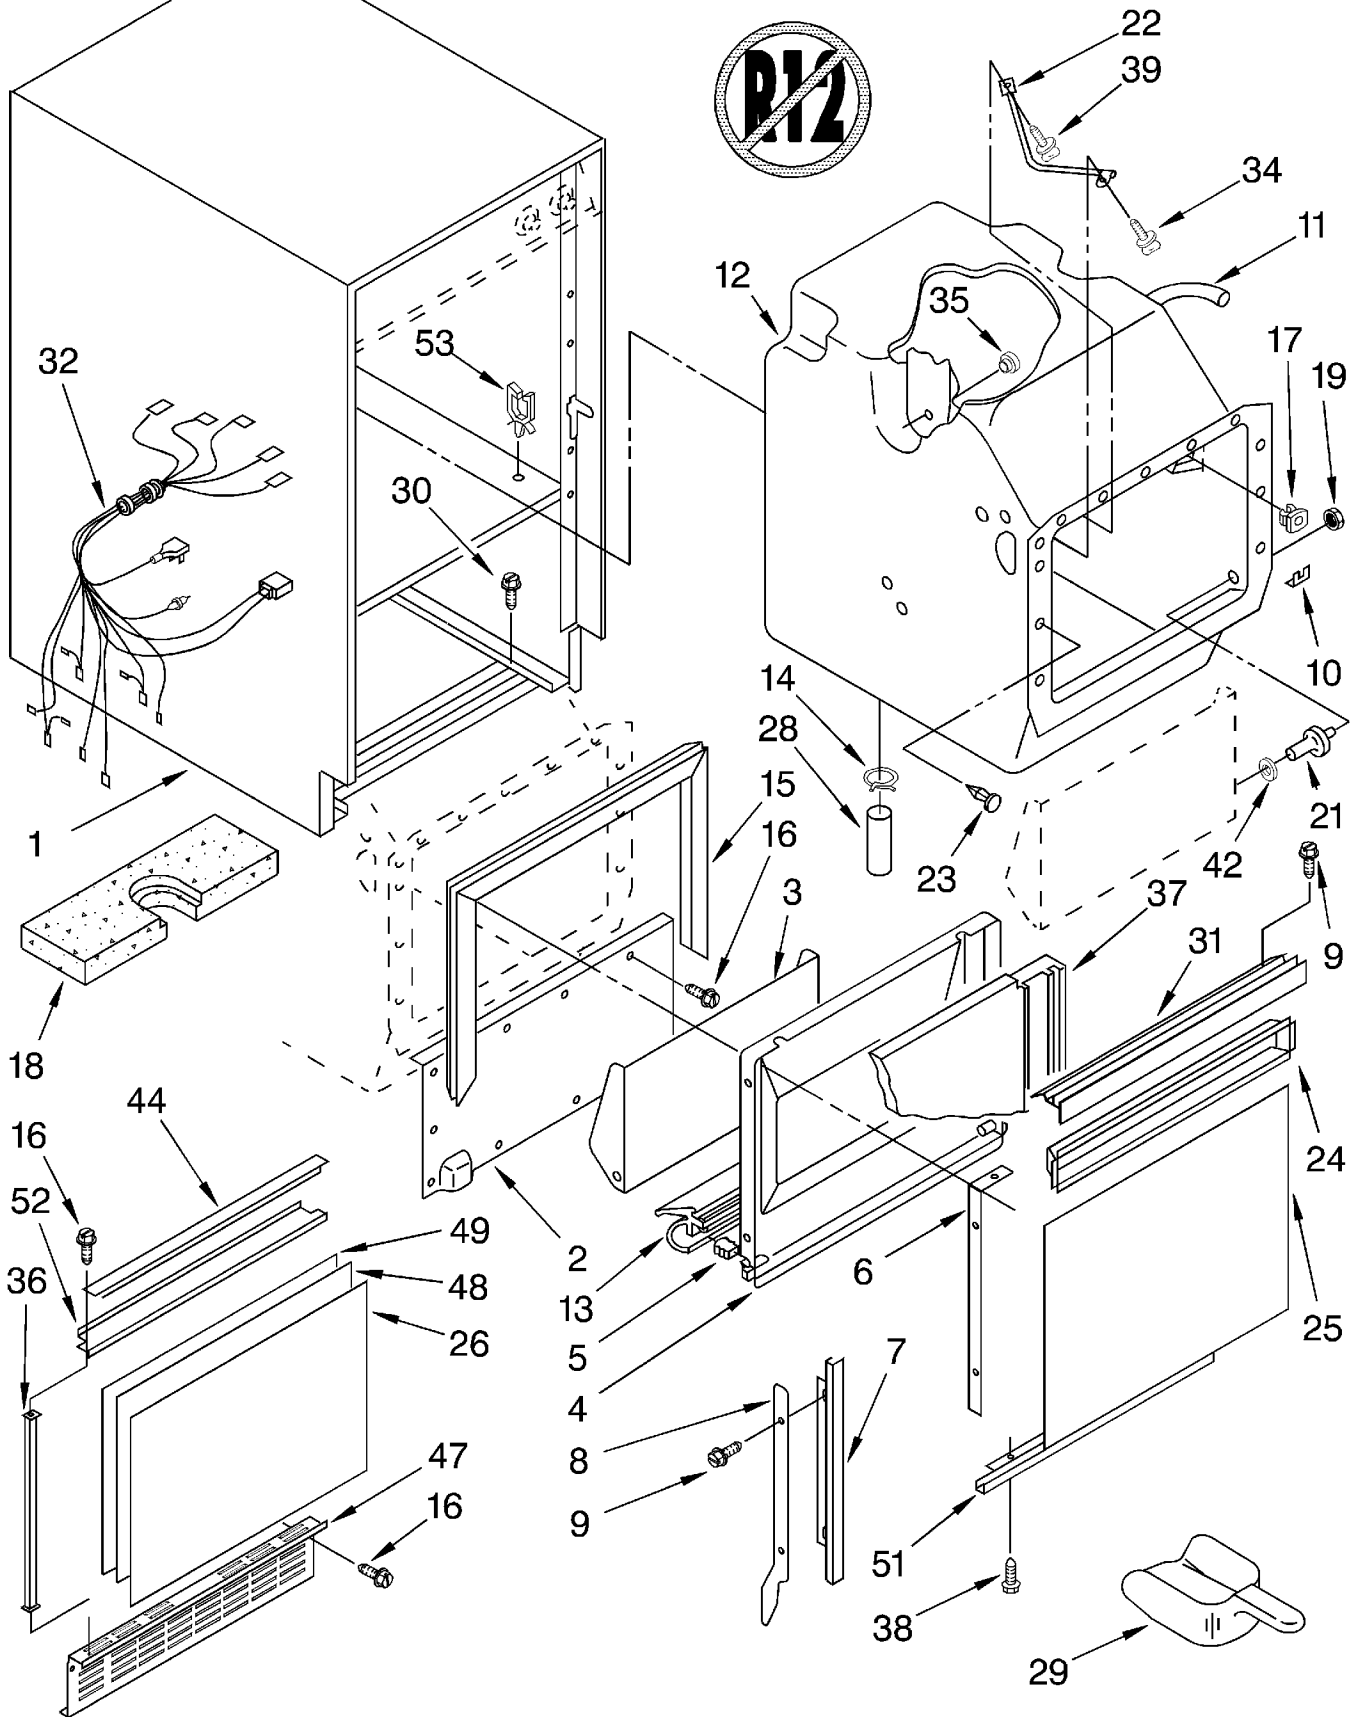

CABINET LINER AND DOOR PARTS

For Model: KUIS185EBL1

ICE CUBE
MAKER

KitchenAid®

1	2175696	Shell
2	2175619	Front, Shell
3	756330	Door, Inner Bin
4	758655	Liner, Door
5	593192	Plug, Hinge
6	593104	Strip, Tapping (2)
7	2175684	Trim, Door (2)
8	593184	Rail, R.S.
	593185	Rail, L.S.
9	681459	Screw, 8-32 x 5/8 (6)
10	758492	Washer (2)
11	759213	Tube, Water Fill
12	2180752	Liner (Includes Illus. 10, 11, 17, 19, 21, and 35)
13	2172898	Gasket, Bottom
14	596023	Clamp (2)
15	758921	Gasket
16	487909	Screw #8 x 1/2
17	596807	Grommet
18	756891	Insulation, Bottom, Foam
19	681542	Nut
21	758220	Stud (2)
22	593183	Well, Bin Thermostat
23	596812	Clip, Panel (12)
24	2175686	Pocket, Handle
25	758746	Panel, Exterior
26	758720	Panel, Outer
28	593577	Connector, Hose
29	585158	Scoop
30	680811	Screw, 10-32 x 3/8
31	2175685	Handle, Recessed
32	2174781	Harness, Cabinet
34	680930	Thumbscrew, 10-1/2
35	596715	Well Nut (3)
36	2175688	Trim, Side (2)
37	758608	Insulation, Door
38	681196	Screw
39	681419	Thumbscrew
42	681613	Washer
44	2175689	Trim, Top And Bottom
47	758769	Grill, Front
48	758770	Panel, Filler
49	758771	Panel, Inner
51	2175683	Trim, Door (Lower)
52	2175604	Support, Front
53	489482	Retainer, Wire

FOLLOWING PARTS NOT ILLUSTRATED

503695	Sealer, Cork (1/4 Pound)
797403	Cement, Insulation (1 Oz.)
505587	Sealer, Mastic (1 Qt.)
212643	Sealer, Gum (22 Pcs. 3/16" x 7")
479976	Kit, Insulation (5 Pcs. 3" x 24" x 48")
978025	Valve, Access (1/4")
978026	Valve, Access (5/16")
978027	Valve, Access (3/8")
978028	Valve, Access (1/2")
978029	Valve, Access (5/8")

978030 Valve, Access (3/4")

LITERATURE PARTS

LIT2175674 Use & Care Guide
LIT2175675 Instructions, Installation
LIT2180830 Service and Wiring Sheet

EVAPORATOR, ICE CUTTER GRID AND WATER PARTS

For Model: KUIS185EBL1